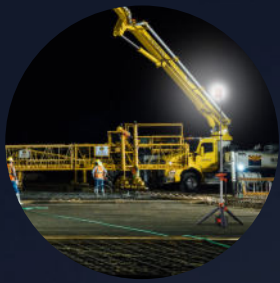

Construction