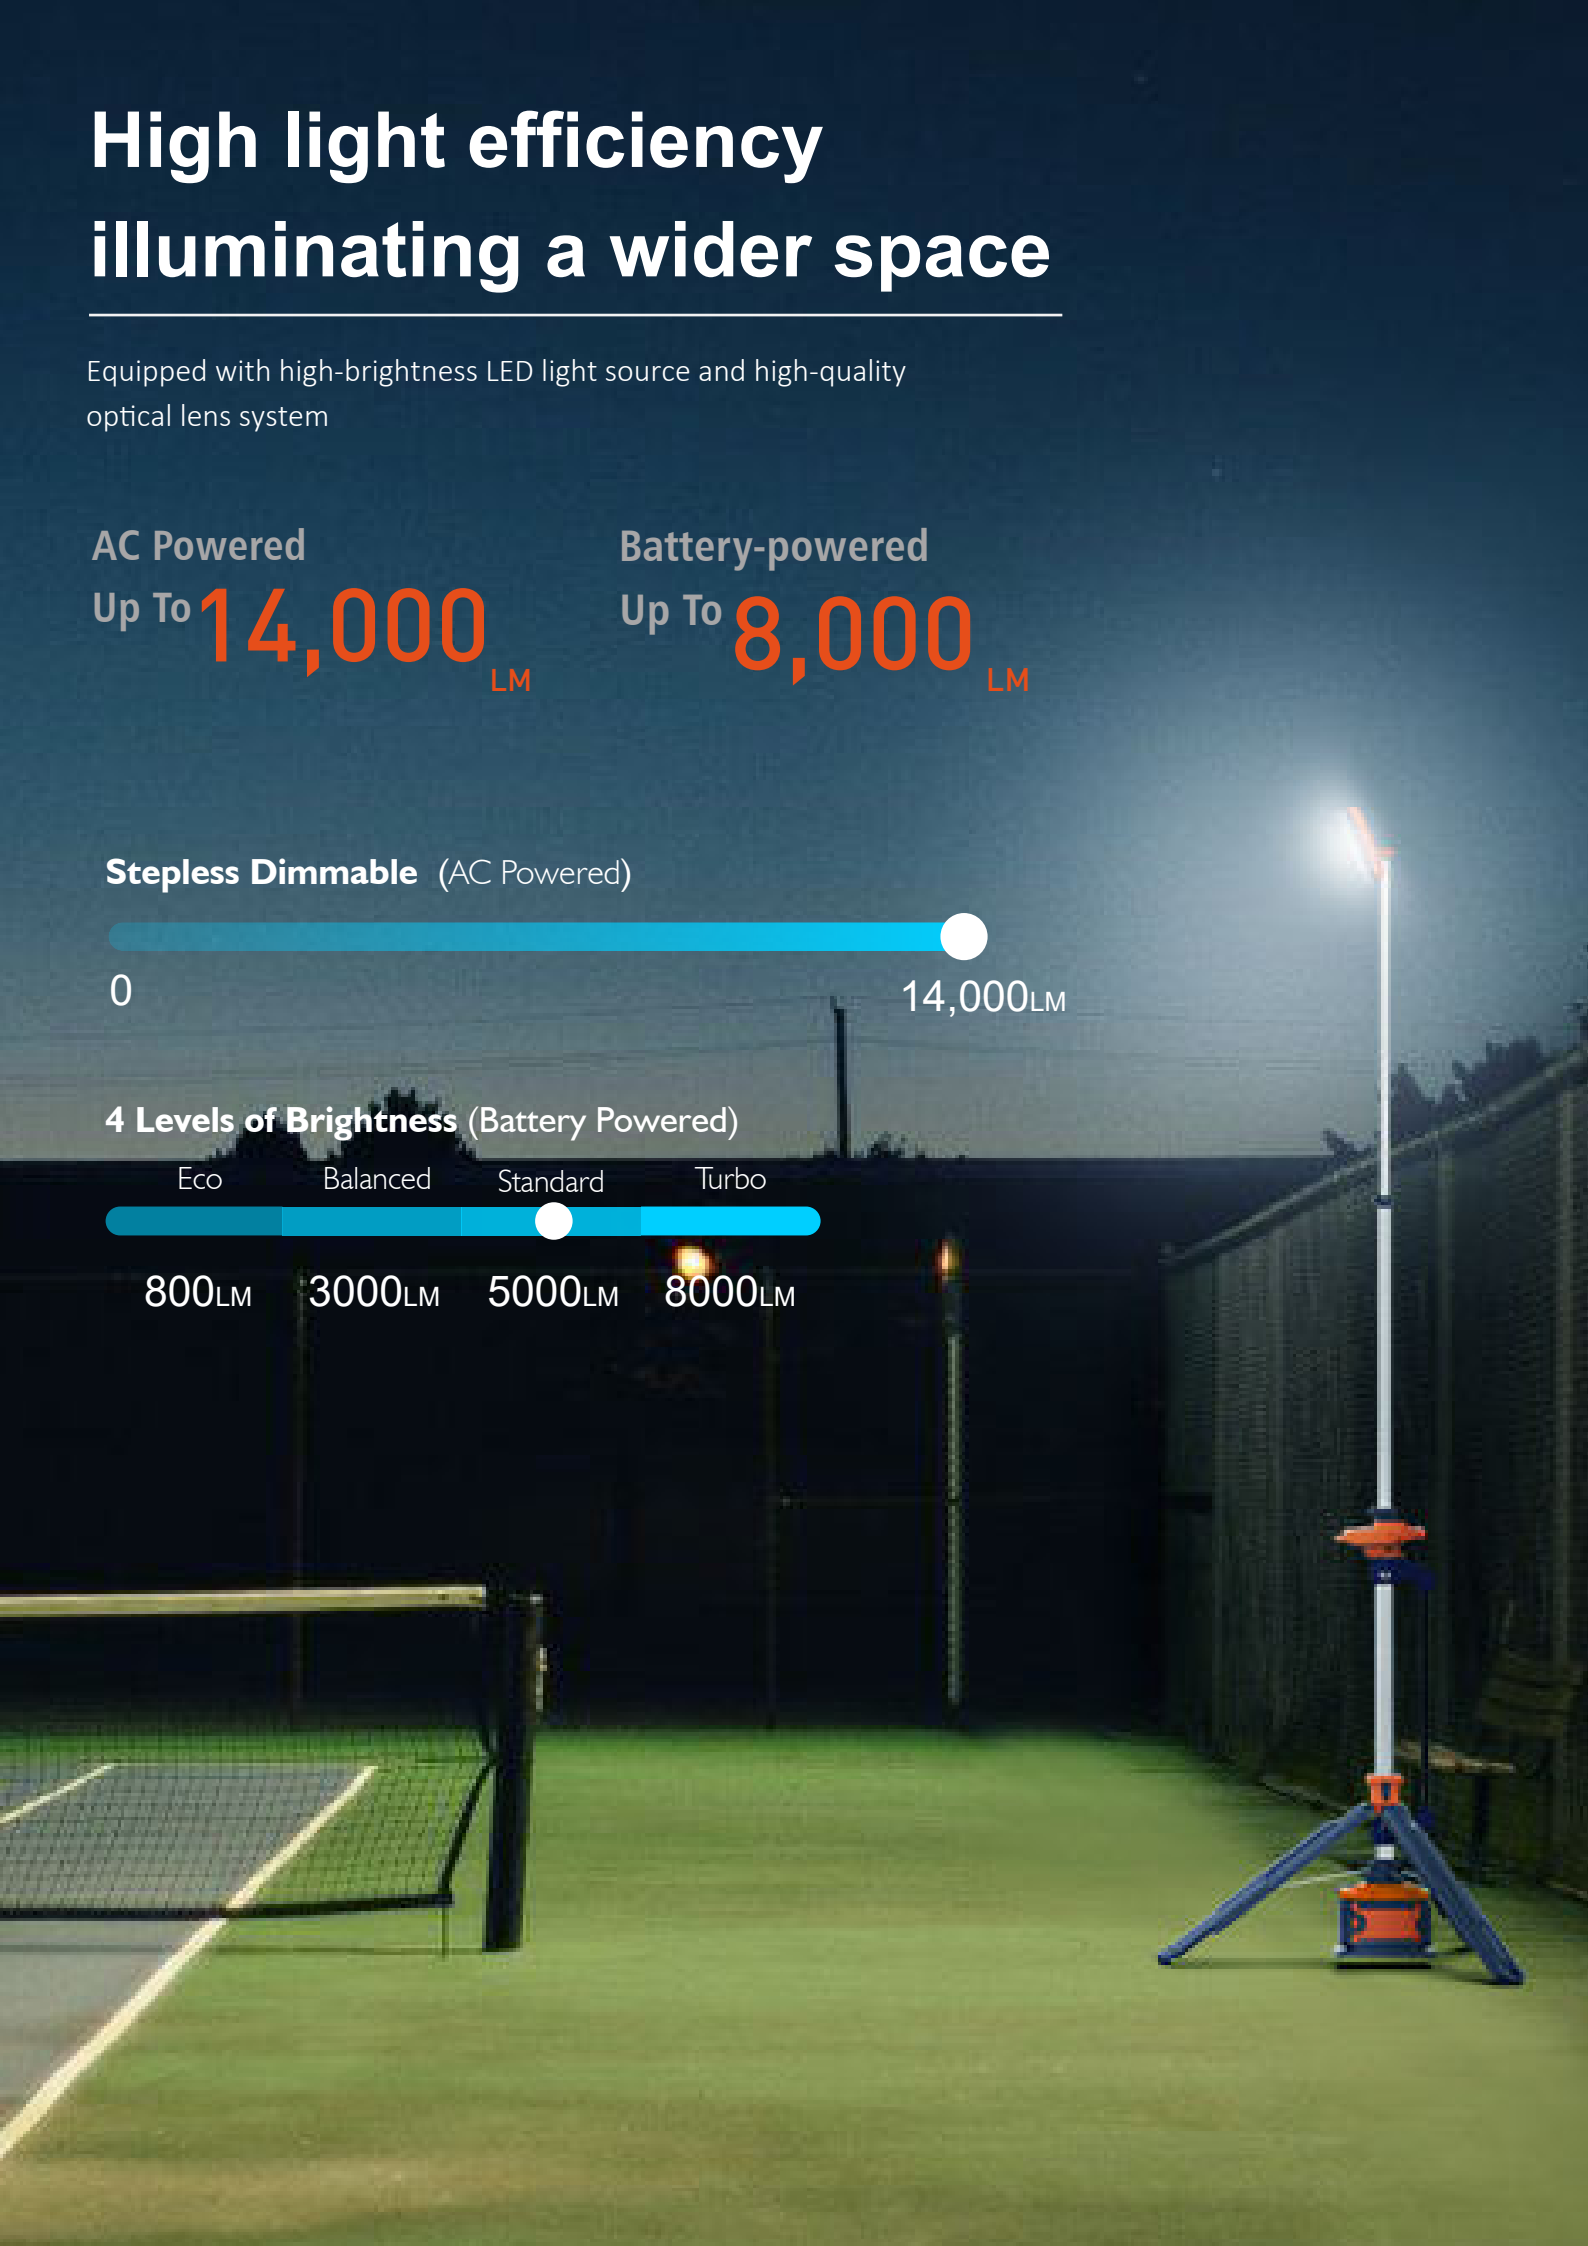

AC Powered

Up To **14,000**_{LM}

Battery-powered

Up To **8,000**_{LM}

Stepless Dimmable (AC Powered)

4 Levels of Brightness (Battery Powered)

Construction

Emergency

Sport

Maintenance

Infrastructure

Outdoor activities

Mining

Railway

Designed for single-person operation

Easy to grip and move, weight 8.2 kg excluding battery pack.