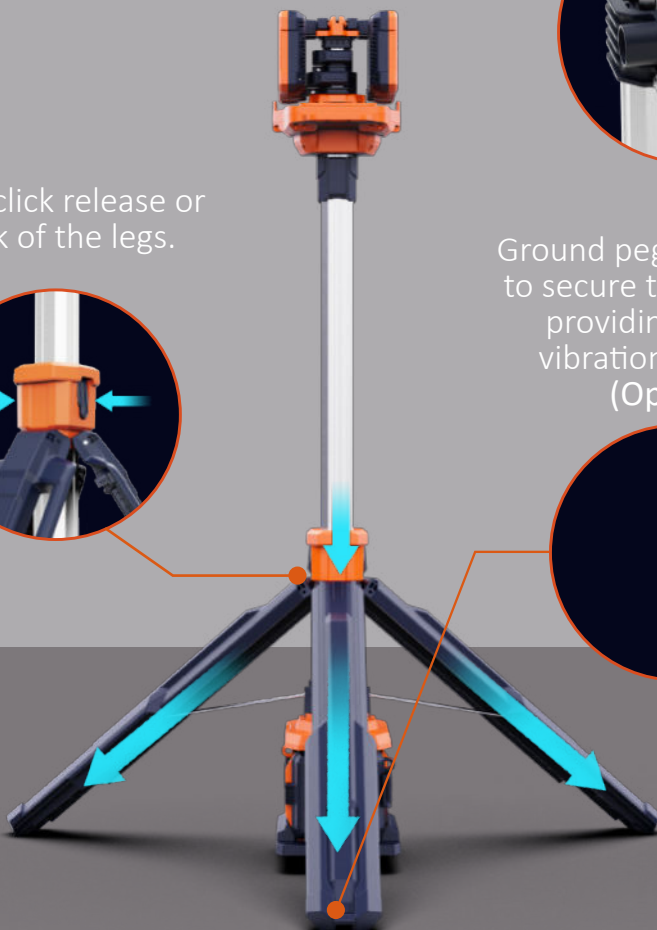

1 Release the legs

2 Release and rise the extension pole

Secure the lamp at any height with the buckle.

Ground pegs are available to secure the light tower, providing wind and vibration resistance. (Optional)

One-click release or lock of the legs.

HUMANIZED DESIGN HIDDEN IN THE DETAILS

LOWER CENTER OF GRAVITY, GREATER STABILITY.

Ultra-low center of gravity combined with extended legs effortlessly handles strong winds and slopes.