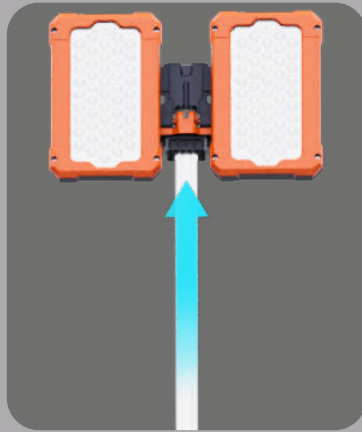

0800 000 168

14 Harrow Street, Dunedin

tmcteam.co.nz

TL-300

Deployable portable lighting in one bespoke robust package.

Portable
Tripod
Light

HIGHER, BRIGHTER, MORE STABLE

Expanding or retracting requires just two steps and can be completed in 10 seconds.

1 Release the legs

2 Release and rise the extension pole

Secure the lamp at any height with the buckle.

Ground pegs are available to secure the light tower, providing wind and vibration resistance. (Optional)

One-click release or lock of the legs.

HUMANIZED DESIGN HIDDEN IN THE DETAILS

LOWER CENTER OF GRAVITY, GREATER STABILITY.

Ultra-low center of gravity combined with extended legs effortlessly handles strong winds and slopes.