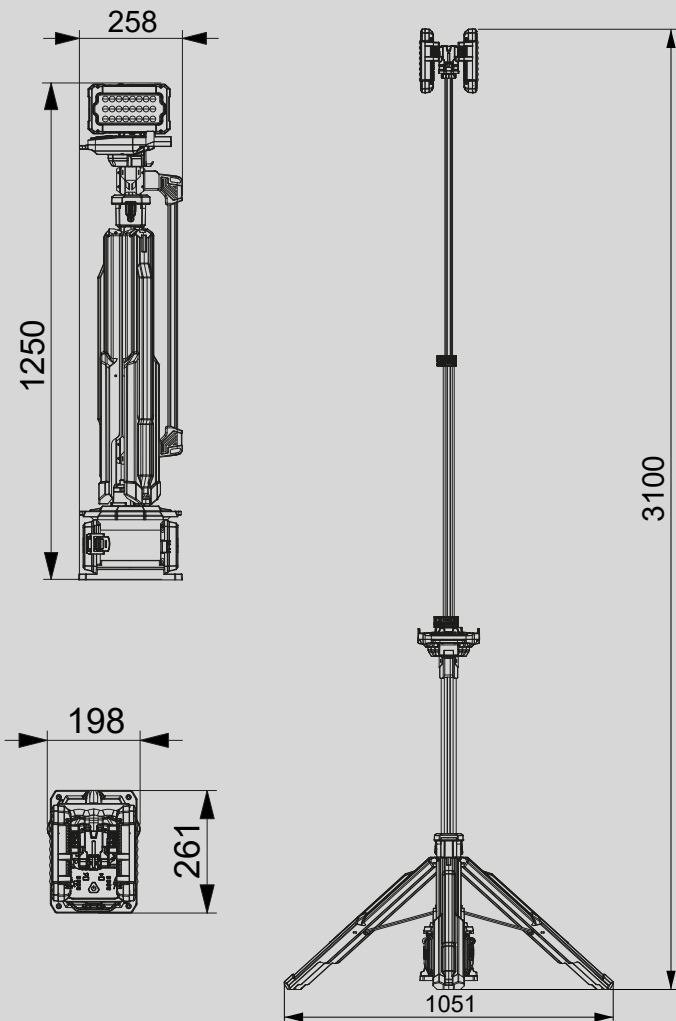

1 Release the legs

2 Release and rise the extension pole

Secure the lamp at any height with the buckle.

Ground pegs are available to secure the light tower, providing wind and vibration resistance. (Optional)

3.1m

1.25m

Specifications

TL-300

Height	1.25m-3.1m
Weight	8.2KG (Fitting only)
Power Supply	D24 series battery pack / AC 100-277V
Lumens	0-14000Lm
Run Times	>13h10mins (Standard mode, D24-100 x 2)
IP Grade	IP66
Output(USB)	5V 2A
Operating Temp	-10 C -50 C

Size (mm)

Package

Model	TL-300
Size of Carton	1350x290x380mm
Gross Weight of Carton	10.5KG
PCS/Carton	1

TRAFFIC MANAGEMENT & CONTROL LTD

Tel: 0800 000 168

Web: tmcteam.co.nz

E-mail: sales@tmcteam.co.nz

Address: 14 Harrow Street, Dunedin