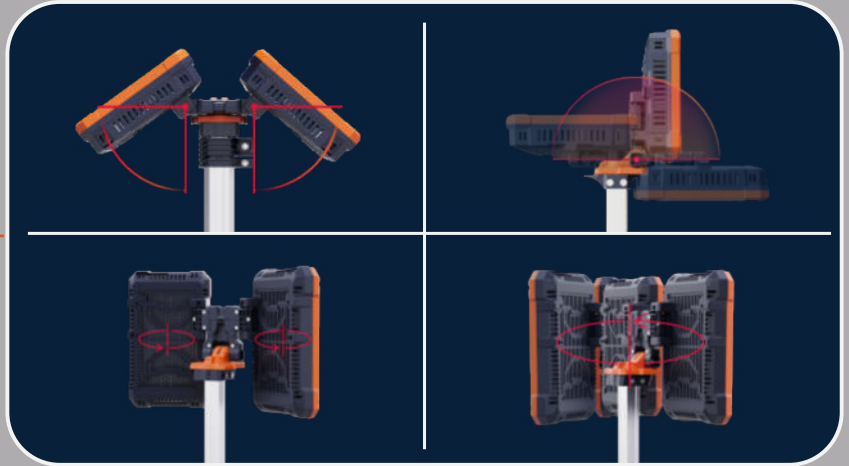

1 Release the legs

2 Release and rise the extension pole

Secure the lamp at any height with the buckle.

Ground pegs are available to secure the light tower, providing wind and vibration resistance. (Optional)

One-click release or lock of the legs.

HUMANIZED DESIGN HIDDEN IN THE DETAILS

LOWER CENTER OF GRAVITY, GREATER STABILITY.

Ultra-low center of gravity combined with extended legs effortlessly handles strong winds and slopes.

Doubled typical working hours to 71+ hours.

Battery compartment fits two replaceable battery packs.

High light efficiency illuminating a wider space

Equipped with high-brightness LED light source and high-quality optical lens system

3.1m

1.25m

Specifications

TL-300

Height	1.25m-3.1m
Weight	8.2KG (Fitting only)
Power Supply	D24 series battery pack / AC 100-277V
Lumens	0-14000Lm
Run Times	>13h10mins (Standard mode, D24-100 x 2)
IP Grade	IP66
Output(USB)	5V 2A
Operating Temp	-10 C -50 C