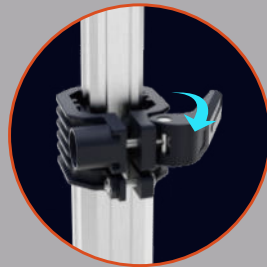

0800 000 168

14 Harrow Street, Dunedin

tmcteam.co.nz

TL-300

Deployable portable lighting in one bespoke robust package.

Portable
Tripod
Light

HIGHER, BRIGHTER, MORE STABLE

Expanding or retracting requires just two steps and can be completed in 10 seconds.

1 Release the legs

2 Release and rise the extension pole

Secure the lamp at any height with the buckle.

Ground pegs are available to secure the light tower, providing wind and vibration resistance. (Optional)

One-click release or lock of the legs.

HUMANIZED DESIGN HIDDEN IN THE DETAILS

LOWER CENTER OF GRAVITY, GREATER STABILITY.

Ultra-low center of gravity combined with extended legs effortlessly handles strong winds and slopes.