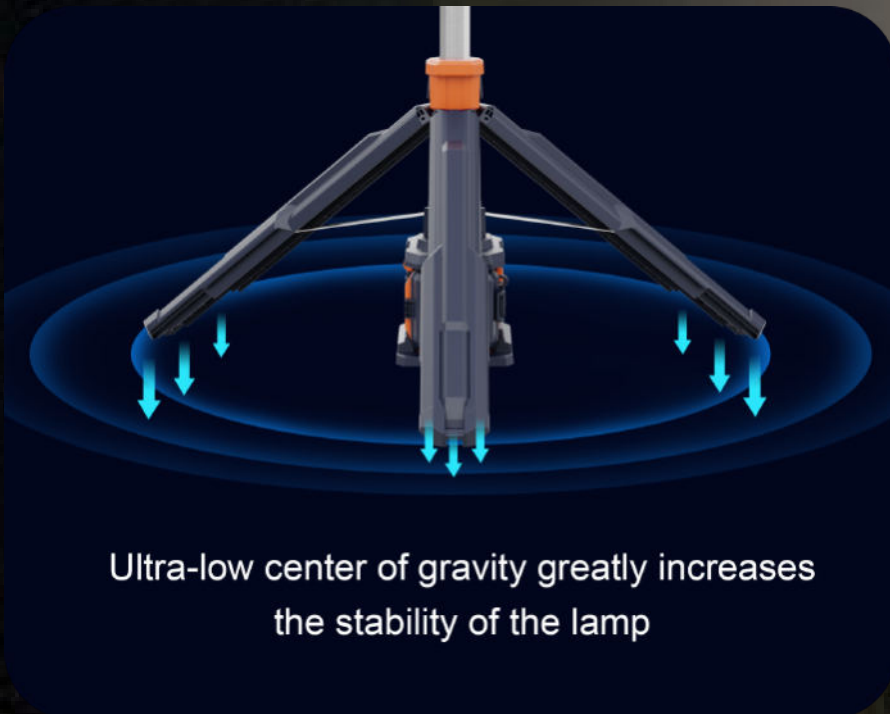

1 Release the legs

2 Release and rise the extension pole

Secure the lamp at any height with the buckle.

Ground pegs are available to secure the light tower, providing wind and vibration resistance. (Optional)

One-click release or lock of the legs.

HUMANIZED DESIGN HIDDEN IN THE DETAILS

LOWER CENTER OF GRAVITY, GREATER STABILITY.

Ultra-low center of gravity combined with extended legs effortlessly handles strong winds and slopes.