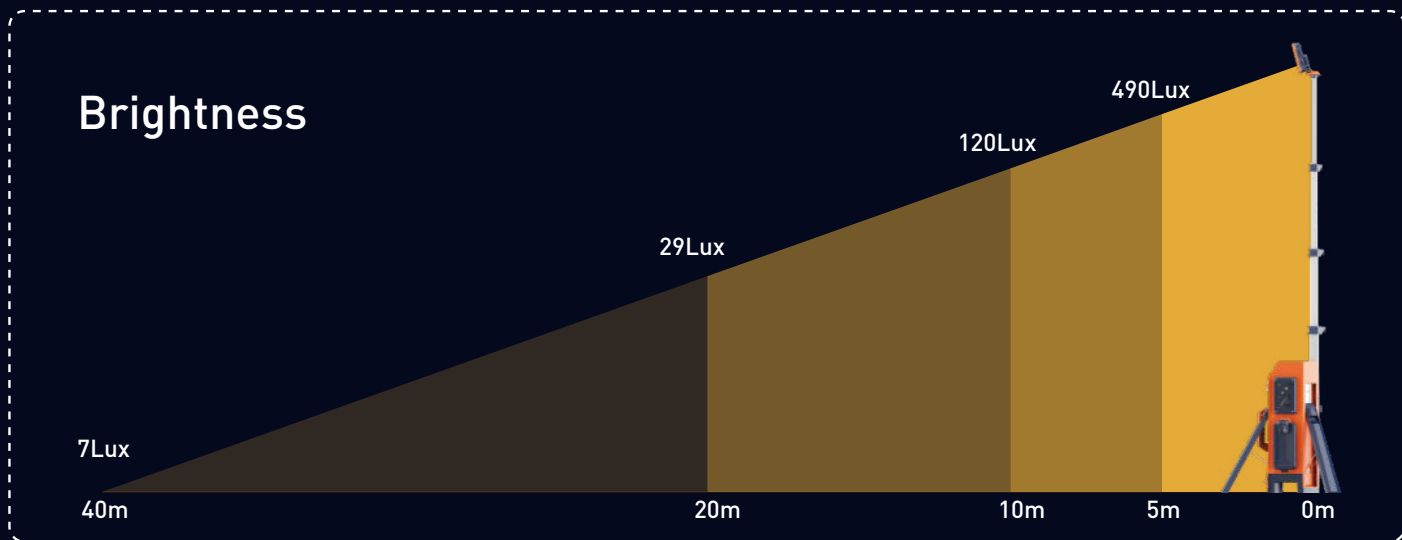

AC Powered
Up To **17,000** LM

Battery-powered
Up To **10,000** LM