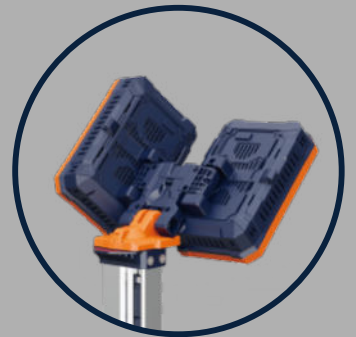

0800 000 168
14 Harrow Street, Dunedin
tmcteam.co.nz

TL-400

Deployable portable lighting in one
bespoke robust package.

SCAN ME

Portable Light Tower

SPEEDY DEPLOYMENT

MULTIPLE LIGHTING DISTRIBUTION

Single latch to release tripod

Deploy or fold in seconds.

Self-locking Pole

Drag & Lock at any position, contraction in one push.

Press down to fold the pole

180°

180°

330°

360°+
up/ down/ left/ right adjustable

In built damping mechanism for ease of adjustment to cover lighting area required.

Ultra-long Endurance

Standard Mode Up To **20+** Hours
(3xD24-100)

Control Board

- 
- Power
 - DIM+
 - DIM-
 - Battery Level
 - Brightness
 - USB Output
 - AC Plug

Optional Accessories

9 Bay Simultaneous Rapid Charger (TKC-9)

Carry 9 battery packs, charge them for off-grid light tower operation for up to a week.

Achieve 15000LM full brightness with the driver, or operate wirelessly using a battery and charger.