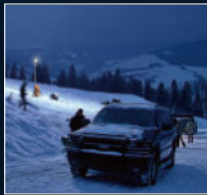

Deploy or fold in seconds.

Self-locking Pole

Drag & Lock at any position, contraction in one push.

Press down to fold the pole

180°

180°

330°

360°+
up/ down/ left/ right adjustable

Application

Emergency

Infrastructure

Railway

Event

Maintenance

Mining

Sport