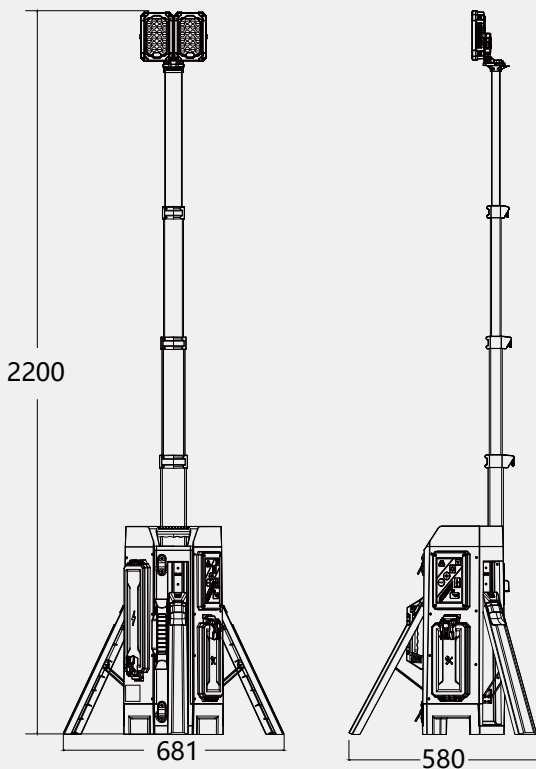

Fully equipped for any challenges in the dark!

Specifications

TL-400

Hight	64.5cm~220cm
Weight	10Kg (Fitting only)
Power Supply	Battery / AC 100-277V
Lumens	0 - 15,000Lm
Run Times	>20 hours (Standard mode, D24-100)
IP Grade	IP65
Output(USB)	5V 2A (2 Dock)
Battery System	D24-100

Battery (D24-100)

Rated Power	98Wh
Rated Voltage	24.5V
Rated Capacity	4.0Ah
Working Temperture	-10~50℃
Working Humidity	1~98%

Size (mm)

Package

Size of Carton	Gross Weight of Carton	PCS/Carton
730x390x410mm	13.3kg±5%	1