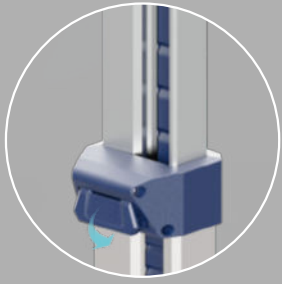

0800 000 168
14 Harrow Street, Dunedin
tmcteam.co.nz

TL-400

Deployable portable lighting in one
bespoke robust package.

SCAN ME

Portable Light Tower

SPEEDY DEPLOYMENT

MULTIPLE LIGHTING DISTRIBUTION

Single latch to release tripod

Deploy or fold in seconds.

Self-locking Pole

Drag & Lock at any position, contraction in one push.

Press down to fold the pole

180°

180°

330°

360°+
up/ down/ left/ right adjustable