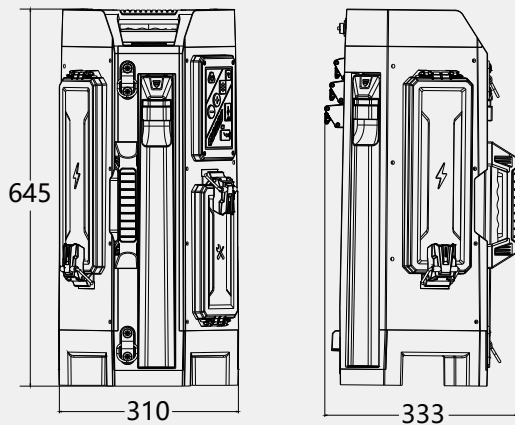

Fully equipped for any challenges in the dark!

Specifications

TL-400

Hight	64.5cm~220cm
Weight	10Kg (Fitting only)
Power Supply	Battery / AC 100-277V
Lumens	0 - 15,000Lm
Run Times	>20 hours (Standard mode, D24-100)
IP Grade	IP65
Output(USB)	5V 2A (2 Dock)
Battery System	D24-100

Battery (D24-100)

Rated Power	98Wh
Rated Voltage	24.5V
Rated Capacity	4.0Ah
Working Temperture	-10~50℃
Working Humidity	1~98%

Size (mm)

Package

Size of Carton	Gross Weight of Carton	PCS/Carton
730x390x410mm	13.3kg±5%	1