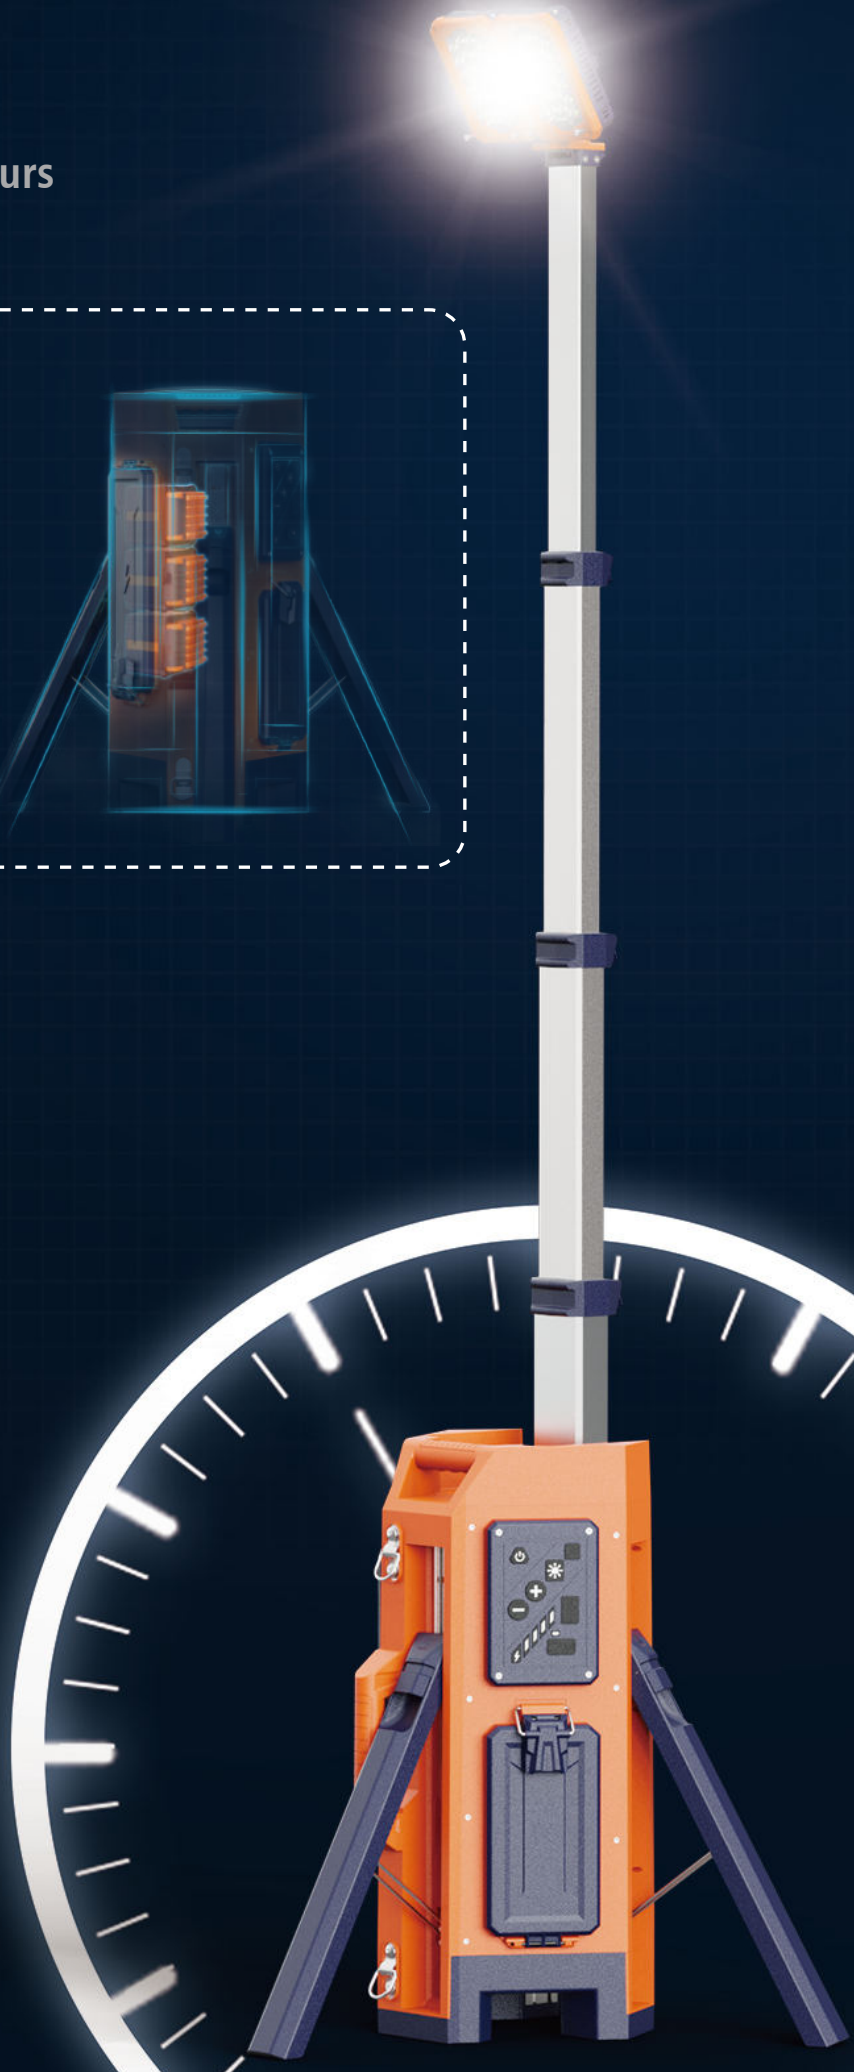

Deploy or fold in seconds.

Self-locking Pole

Drag & Lock at any position, contraction in one push.

Press down to fold the pole

180°

180°

330°

360°+
up/ down/ left/ right adjustable

Construction

AC Powered
Up To **17,000** LM

Battery-powered
Up To **10,000** LM

* 'Brightness' represents the center point illuminance value of the lighting direction.

AC	0-17,000LM Stepless Dimmable	
Battery (4 Mode)	Turbo	10,000LM
	Standard	6,300LM
	Balanced	3,800LM
	Eco	1,000LM

Optional Accessories

9 Bay Simultaneous Rapid Charger (TKC-9)

Carry 9 battery packs, charge them for off-grid light tower operation for up to a week.

Achieve 15000LM full brightness with the driver, or operate wirelessly using a battery and charger.