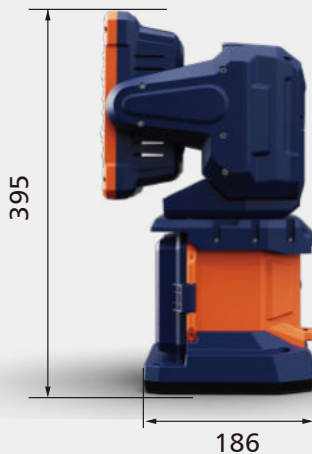

Specifications

PT-200

Weight	4.4KG (Fitting only)
Power Supply	Battery
Lumens	0 - 12,000Lm
Run Times	>4 hours (Standard mode, D24-100)
IP Grade	IP66
Battery System	D24 Series
Working Temp.	-10 C ~50 C
Working Humidity	1~98%

Size (mm)