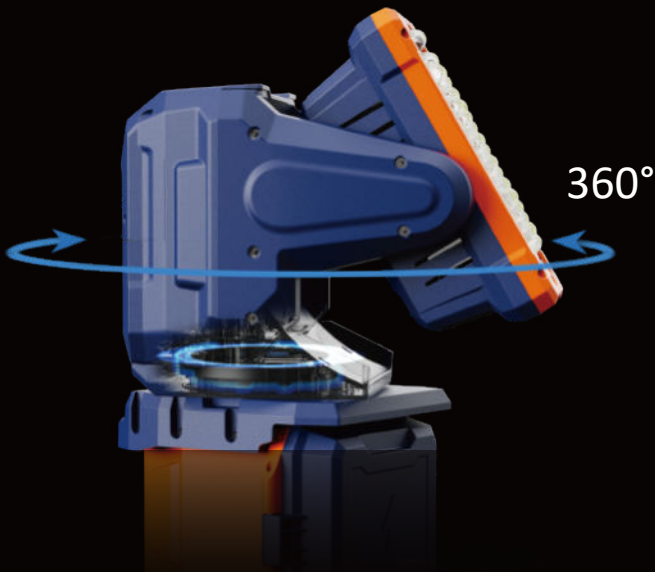

All directional, Precise project, Dimmable, and Remote-Controlled Lighting:

"Shape the Perfect Illumination for Your Workspace"

360-DEGREE HORIZONTAL ROTATION

Rotate freely in 360 degrees horizontal direction, instantly rotate/stop with remote commands.

180-DEGREE VERTICAL ROTATION

Rotates up to 180 degrees up and down, precisely pointing to any target position.

Any time Anywhere Control as you wish!

Up to 30m remote range, multiple light modes- effortless and efficient illumination.

30 Meters
Remote Range

Waterproof: IP66

Remote Controller
On/Off

Reset Button

Long press to reset light head
initial position

Light On/Off

Directional Control Joystick

Brightness Adjustment Button
3 levels of brightness adjustable

Mode Adjustment Button
3 lighting modes selectable

One more mount mode: magnetic attachment

The strong magnetic base can be attached to any iron surface, such as a car hood.

The magnetic base allows users to flexibly choose different adhesion angles according to their actual needs. Equipped with a safety cord, magnetic suction is more secure.