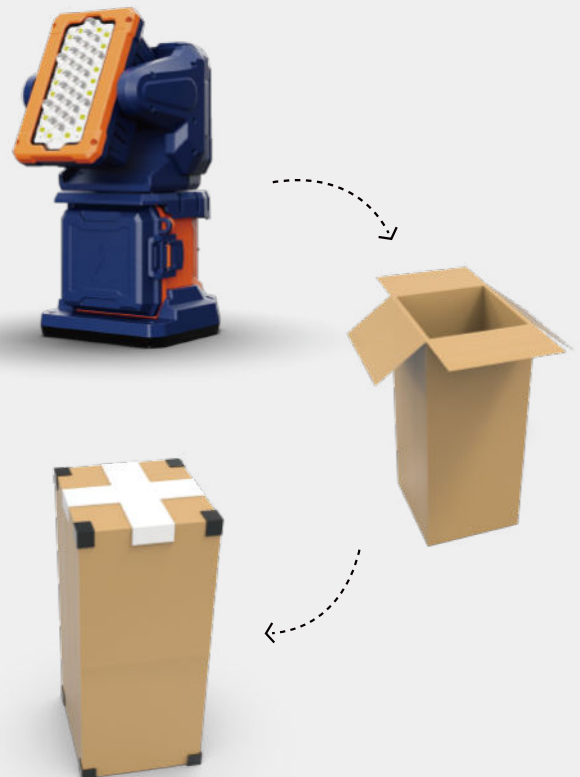

Package

Modle	Size of Carton	Gross Weight of Carton	PCS/Carton
PT-200	330x275x460mm	5.5KG±5%	1