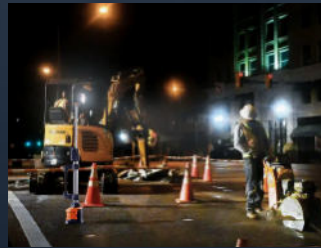

4.2h

Battery-powered
Up To

4000LM

Construction

Maintenance

Road Rescue

Camping

Repair