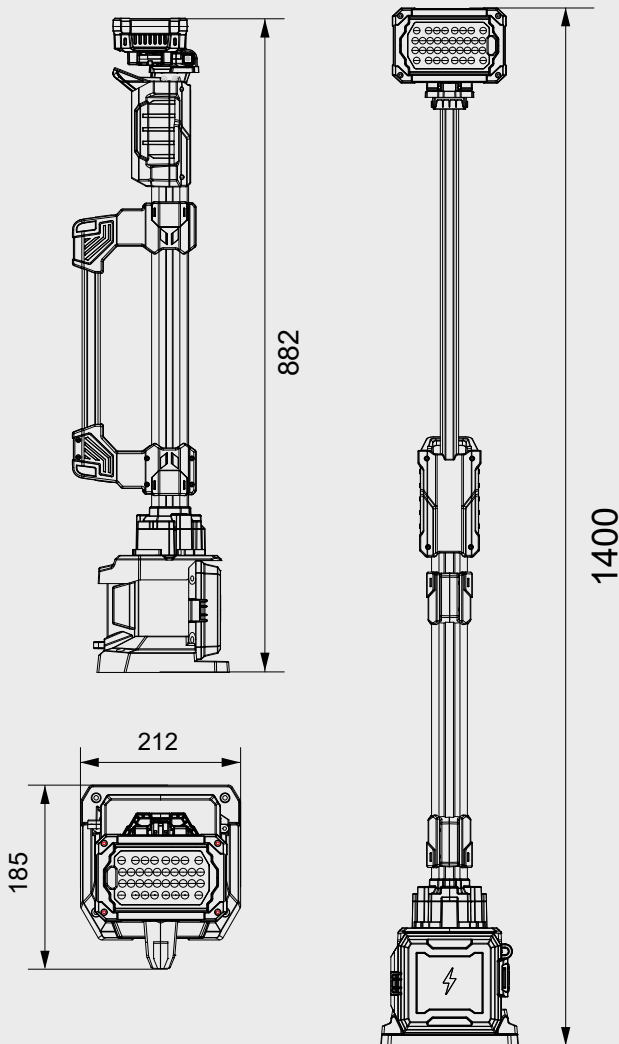

Grab and lift the lamp head to 1.4m for automatic locking; tap down to reset and lock.

LIGHT HEAD FREELY ADJUSTABLE

Built-in damping enables tool-free light head adjustment with a finely-tuned, perfect tactile feel.

Railway

Emergency

Sports

One person operation

Less than 3.0Kg excluding battery.

1.4m

0.9m

Specifications

TL-100

Height	0.9m-1.4m
Weight	3.0kg
Power Supply	D24 series battery pack
Lumens	0-4,000Lm
Run Times	>8 hours (Standard mode, D24-100)
IP Grade	IP66

Size (mm)

Package

Model	TL-100
Size of Carton	980x260x270mm
Gross Weight of Carton	5.0kg
PCS/Carton	1