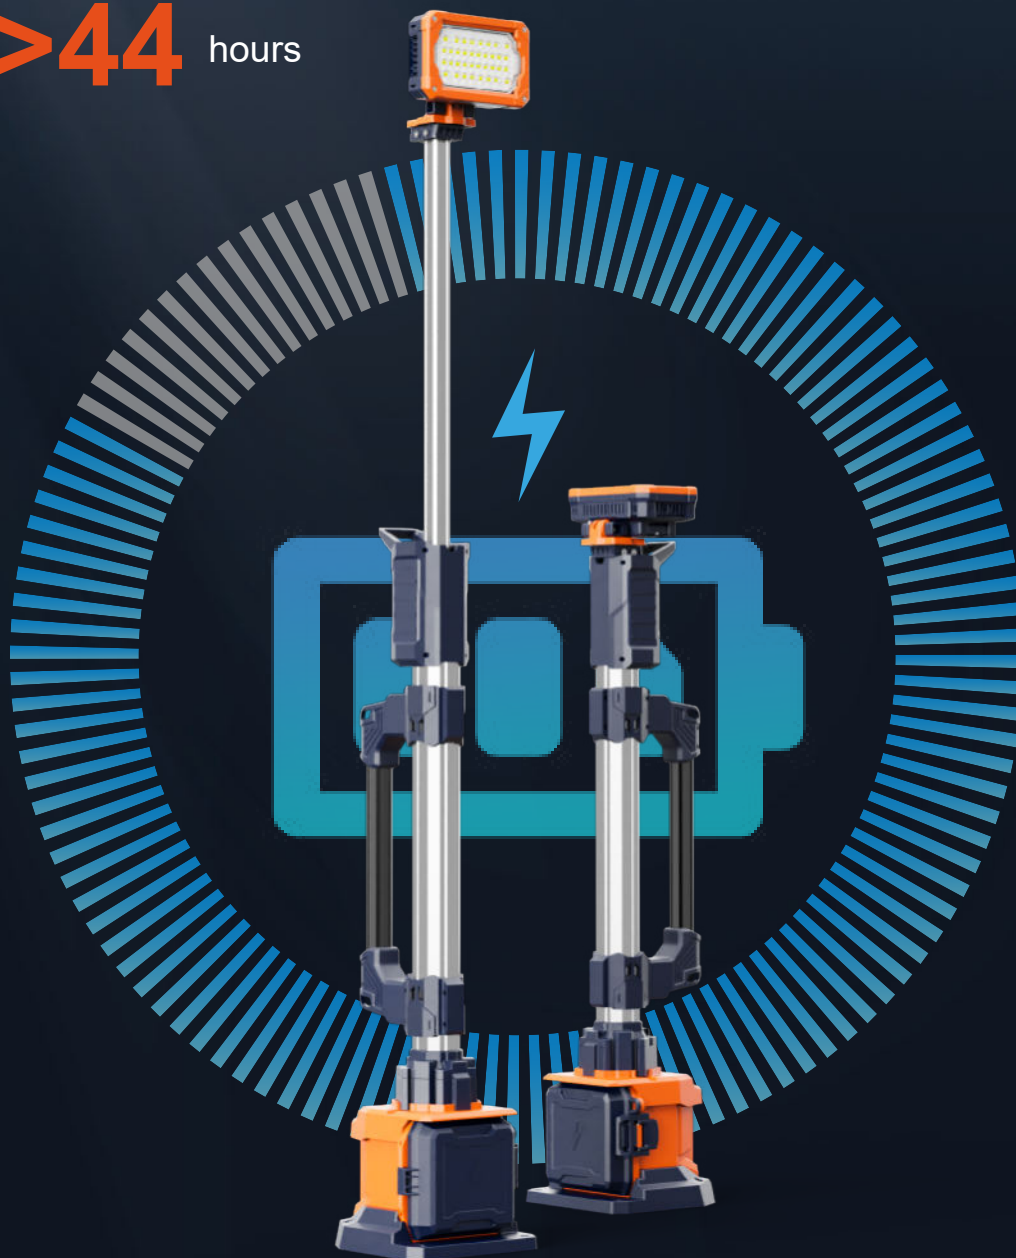

0800 000 168
14 Harrow Street, Dunedin
tmcteam.co.nz

SCAN ME

TL-100

Deployable portable lighting in one
bespoke robust package.

Portable
Light
Tower

EXPAND OR COLLAPSE WITHIN 1 SECOND

World's lightest portable light tower, one second operation.

Grab and lift the lamp head to 1.4m for automatic locking; tap down to reset and lock.

LIGHT HEAD FREELY ADJUSTABLE

Built-in damping enables tool-free light head adjustment with a finely-tuned, perfect tactile feel.

GLOBAL LIGHTEST 1.4M LIGHT TOWER

Super light-weight, with an handgrip, improve your work experience delightfully.

Ultra-long Working Hours (D24-100)

Standard mode **>8** hours

Eco mode **>44** hours

2 types of battery packs with different capacities are available.

D24-54

Typical working hours 22+ hours
on Eco mode.

D24-100

Doubled typical working hours to
44 hours

ONE-KEY ADJUSTMENT FOR MULTIPLE BRIGHTNESS MODES

ECO

450LM

44h