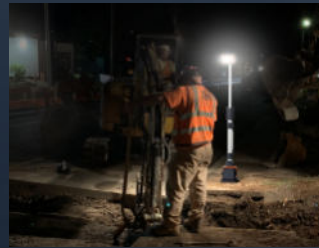

Grab and lift the lamp head to 1.4m for automatic locking; tap down to reset and lock.

LIGHT HEAD FREELY ADJUSTABLE

Built-in damping enables tool-free light head adjustment with a finely-tuned, perfect tactile feel.

4.2h

Battery-powered
Up To

4000LM

Construction

Maintenance

Road Rescue

Camping

Repair