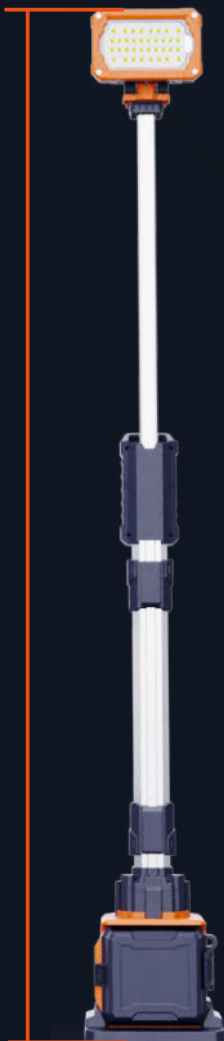

One person operation

Less than 3.0Kg excluding battery.

1.4m