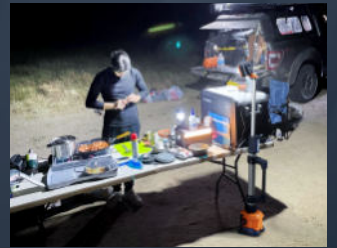

4.2h

Battery-powered
Up To

4000LM

Construction

Maintenance

Road Rescue

Camping

Repair