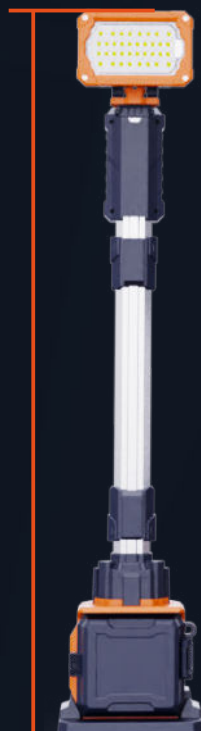

One person operation

Less than 3.0Kg excluding battery.

1.4m

0.9m